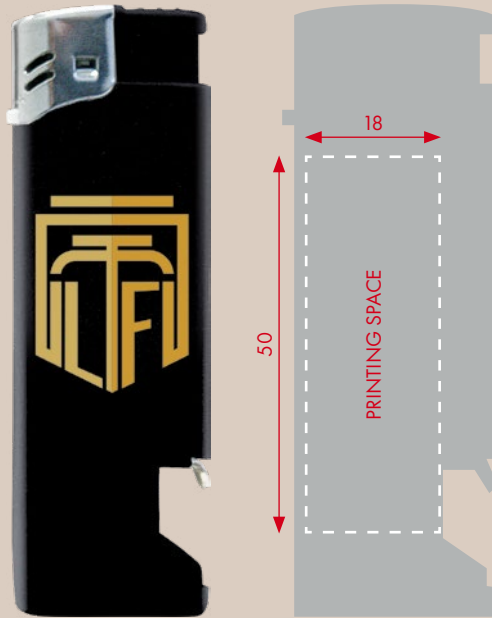

HC White

HC Red

HC Orange

HC Yellow

DISPOSABLE FLINT LIGHTER

Nola[®] 29

Measurements:
120 x 32 x 15 mm

Torch length:
39 mm

Measurements:
81 x 25 x 10.5 mm

HC Black

HC Blue

HC Green

HC Red

HC Yellow

HC White

CONFORMS TO
ISO EN 9994:2006
EN 13869:2002