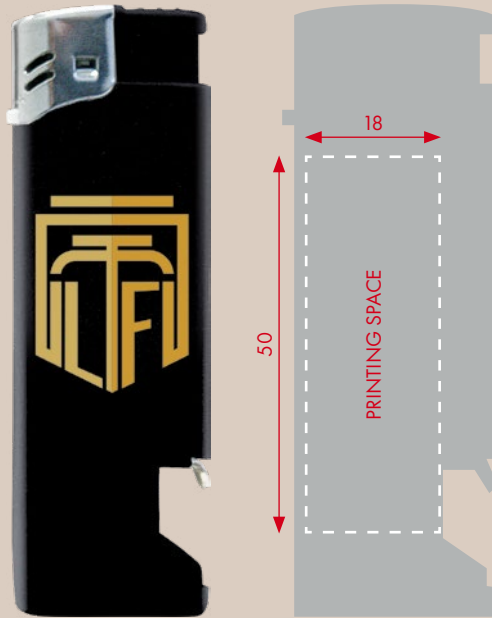

## Nola<sup>®</sup> 29

Measurements:  
120 x 32 x 15 mm

Torch length:  
39 mm

MIDI REFILLABLE PIEZO LIGHTER

CONFORMS TO  
ISO 22702/  
A1:2008

HC Red

HC Blue

HC Black

# Nola® 16

REFILLABLE PIEZO LIGHTER WITH BOTTLE OPENER

Measurements:  
81 x 25 x 10.5 mm

HC Black

HC Blue

HC Green

HC Red

HC Yellow