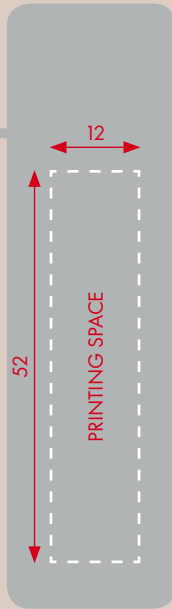

Nola® 2

REFILLABLE PIEZO LIGHTER

Measurements:
80 x 22 x 8.5 mm